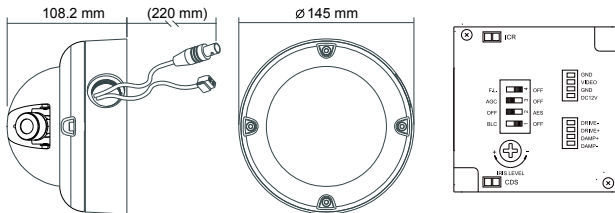

IR Vandal-proof Dome Camera

Features

- Rugged and Vandal-proof
- Built-in Vari-Focal or Board Lens
- Day & Night (option: IR-Cut filter Removable, ICR)
- 3-Axis Mechanism for free lens rotation
- Built-in 24 pieces IR-LED
- Effective range up to 20M
- Weatherproofing criterion IP 66

Option :

RYK-8719-3
L Type Bracket

Model No.	IV-D702
Image Device	1/3" Color Sony EX-View HAD (Hi-Res.)
Picture Elements	NTSC:768x494, PAL:752x582
Resolution	470 TVL
Min. Illumination	0.15 Lux F2.0 (Day),/ 0 Lux (IR On)
S/N Ratio	More than 48dB
Electronic Shutter	NTSC:1/60~1/100,000, PAL:1/50~1/110,000
Flickless Mode	On/Off (NTSC:1/100, PAL:1/120)
Gamma	0.45
Iris Control	DC Drive (for VR model)
Lens Furnished	VR model : Vari-Focal 3.7~12mm (ICR) / F1.6~3.0, Wide:71.6°x55.8°, Tele:23.8°x17.9° (HxV) Other model: Board Lens 3.6mm / F2.0 (option:2.5/4.3/6/8/12/16mm)
White Balance	Auto
Gain Control	High / Low (for VR model), Auto (for other model)
Back Light Comp.	On / Off
Sync. System	Internal
Video Output	1 Vp-p / 75 Ohms
Infrared Luminary	24 pieces IR-LED
Wavelength	850 nm
Illumination Distance	20 M
Power Supply	DC12V ± 10%
Power Consumption	IR On: 400mA max. IR Off: 200mA max.
Operating Temp.	-10°C ~ 50°C